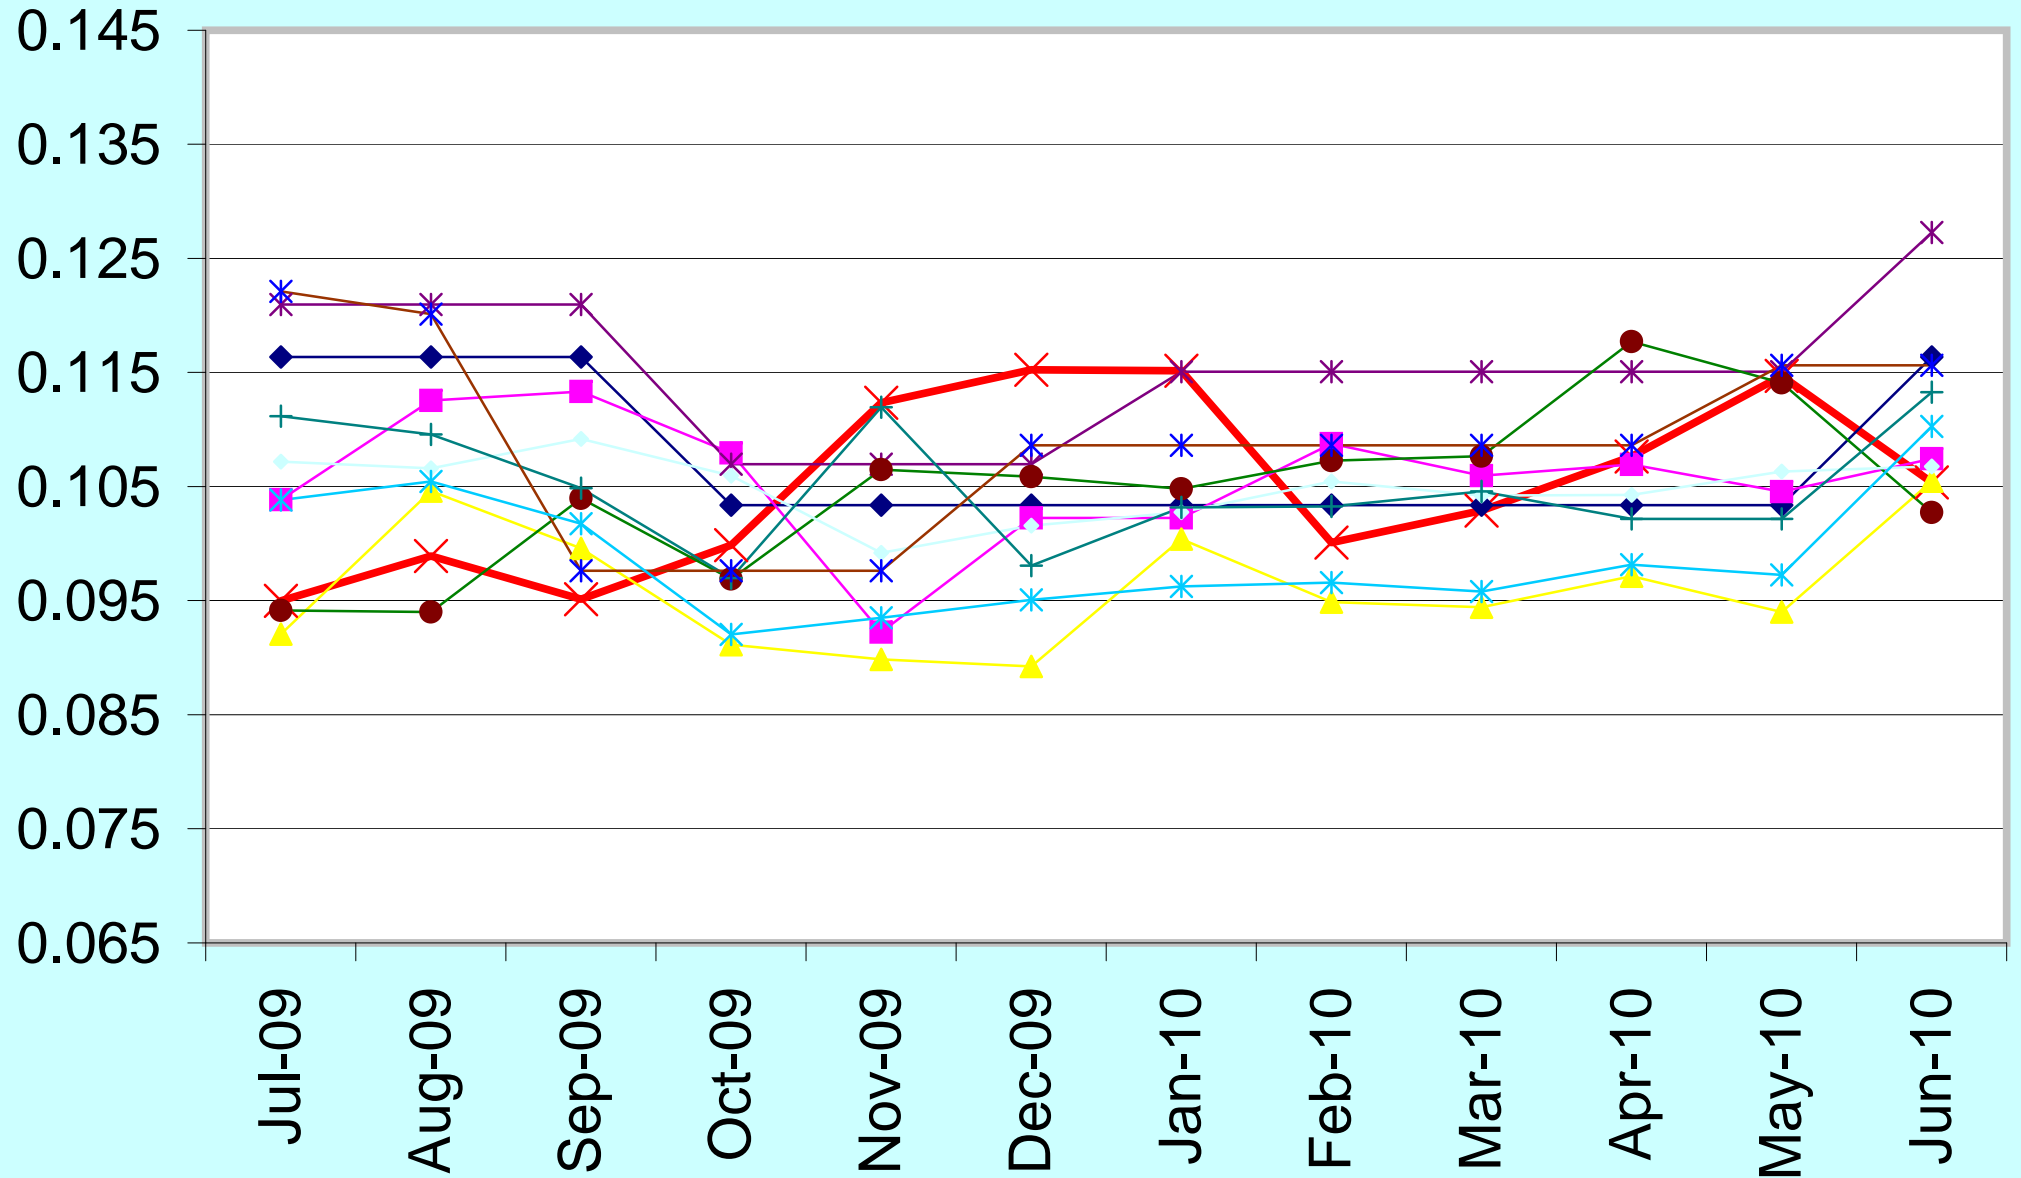

Last 12 Months Rate Comparison

- Delano
- Chaska
- Median
- Xcel
- Anoka
- Elk River
- Shakopee
- Buffalo
- Glencoe
- Wright Hennepin